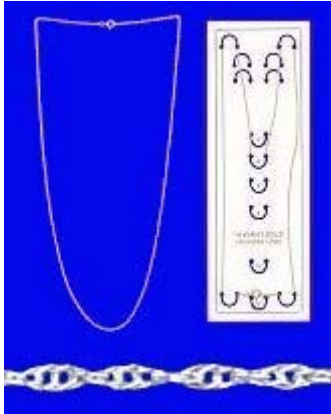

10K WHITE GOLD FINDINGS

CARDED CHAIN

Carded Chain
Product ID : 6RW18-10
Carded Chain
Medium
18 inch

BRACELET SAFETY CATCH

FINGER FIT SHANKS

ORDER ONLINE AT WWW.GSGOLD.COM
Prices are based on the London PM Fix and changed daily
Prices are subject to change without notice