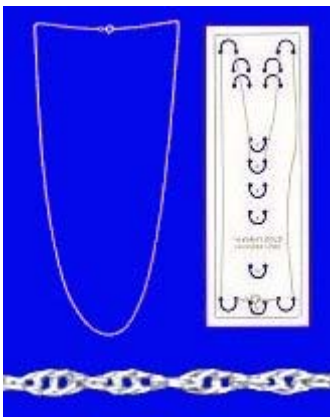

Product ID : 8RW20
Carded Chain
Heavy - 20 inch
Chain width 1.07mm