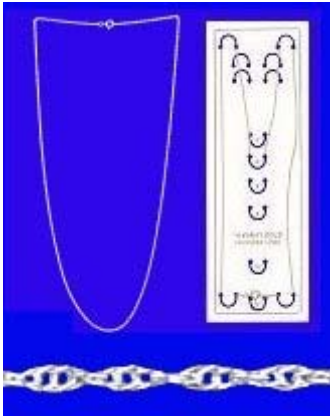

Product ID : 6RW24
Carded Chain
Medium - 24 inch
Chain width .96mm