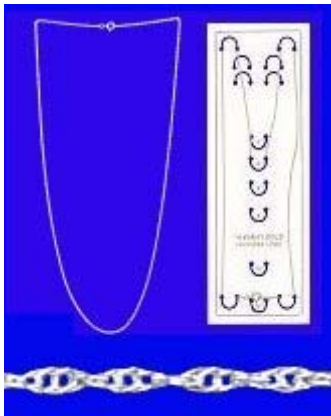

Product ID : 6RW24
Carded Chain
Medium - 24 inch
Chain width .96mm